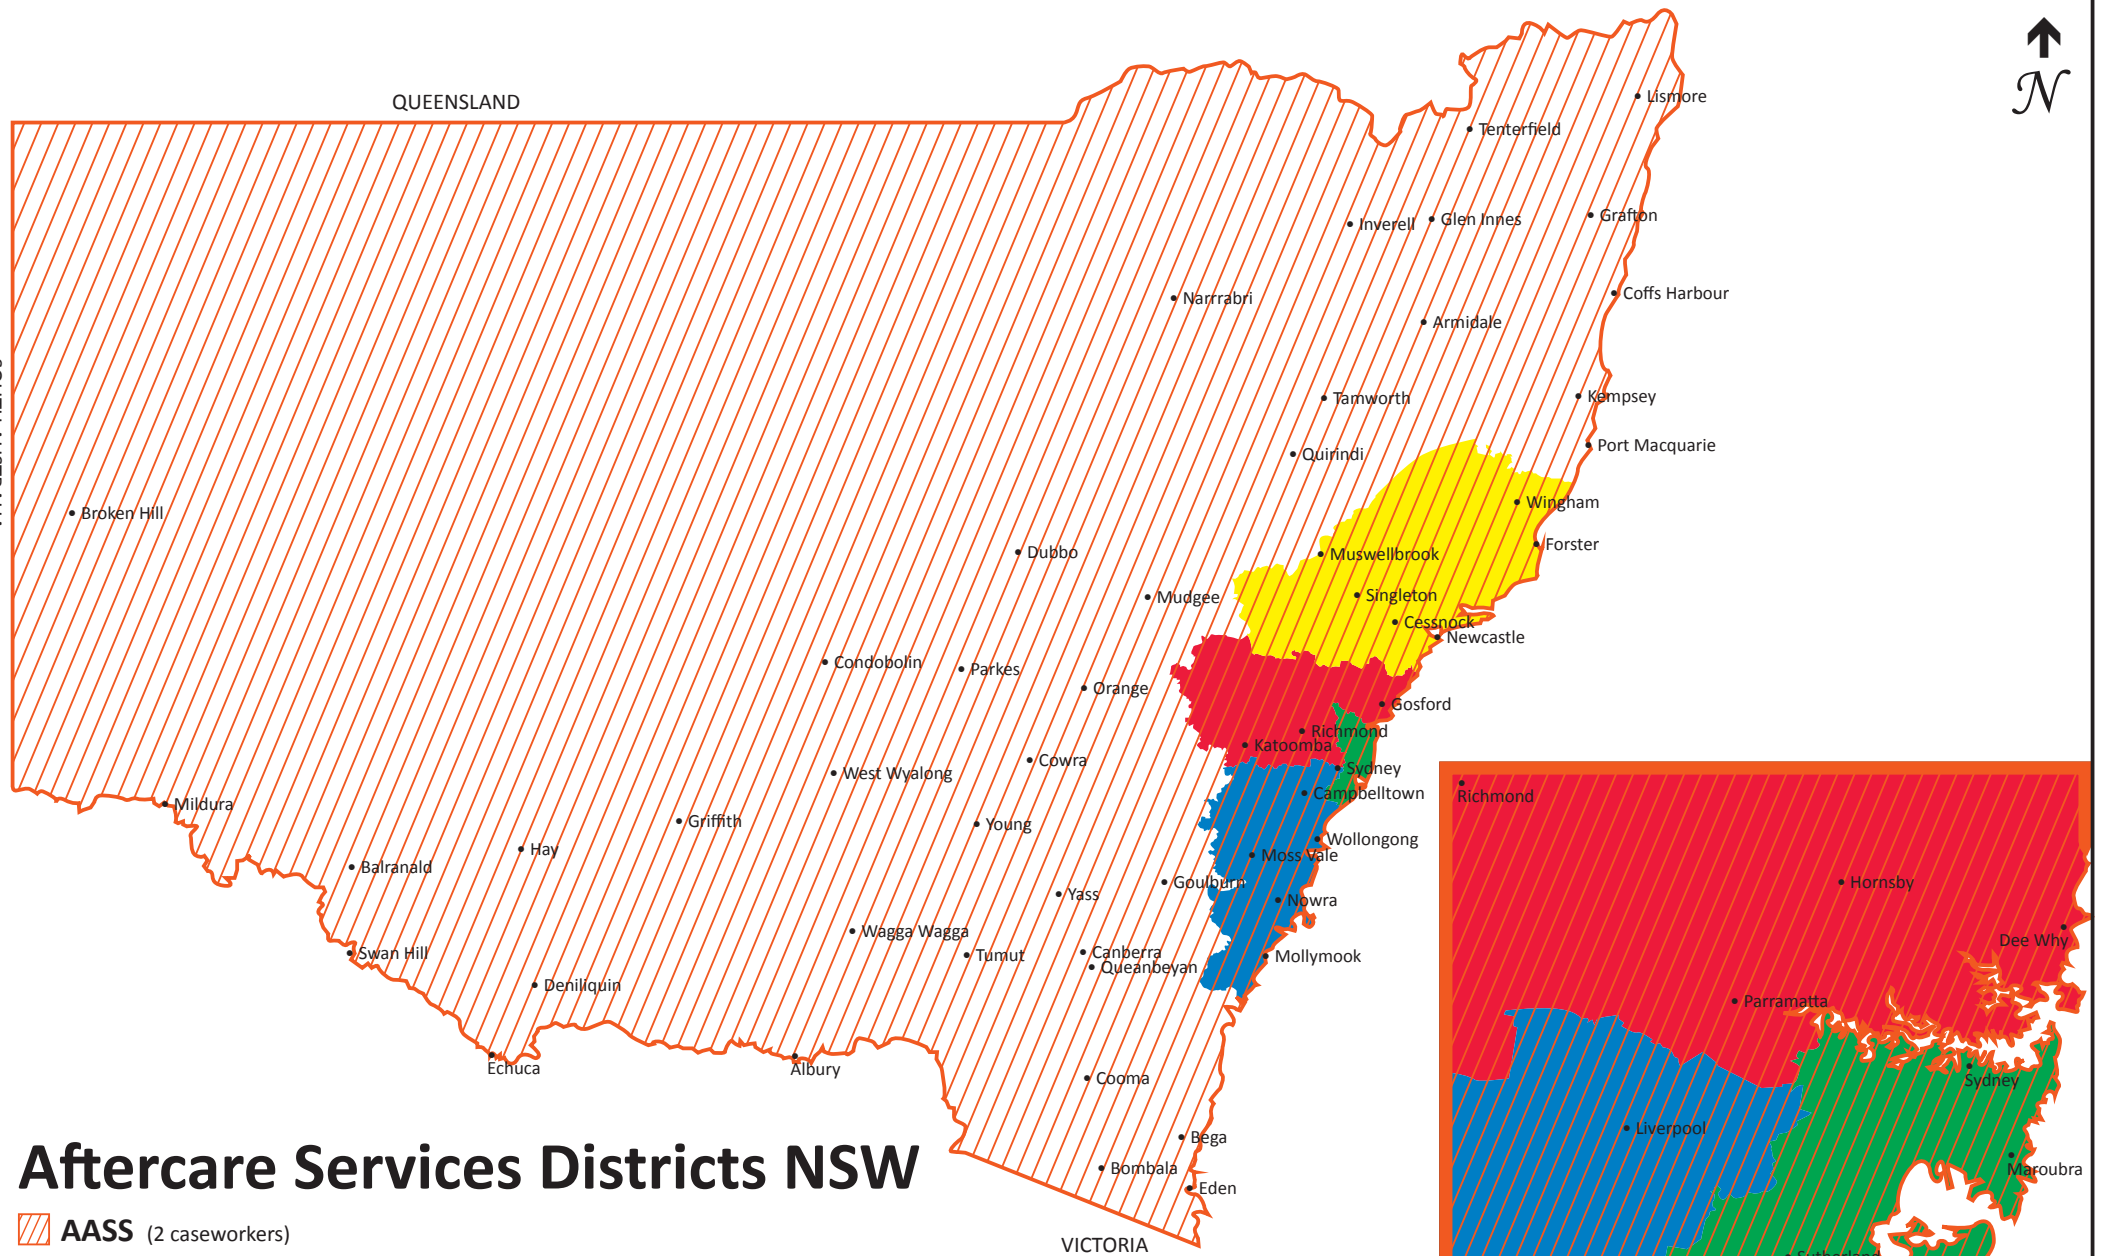

# Aftercare Services Area Map

QUEENSLAND

SOUTH AUSTRALIA

# Aftercare Services Districts NSW

-  **AASS** (2 caseworkers)
-  **ACE**
-  **Hunter-Manning CatholicCare** (1 full-time caseworker)
-  **PACT and ALIVE**
-  **Relationships Australia**